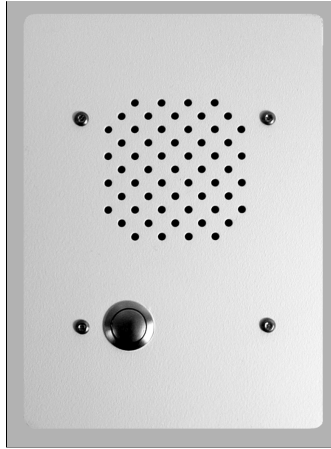

LS-NVP/B

Vandal Proof, Weather Resistant Sub Station

DESCRIPTION:

The LS-NVP/B is a vandal proof and weather resistant sub station designed for use with Aiphone's LAF-C, LEF, LEM, AP-M and MP-S systems. The LS-NVP/B is constructed of 11 gauge carbon steel with a white powder-coated finish. It can be flush mounted using a standard three gang electrical box or surface mounted with the SBX-NVP. The unit includes tamper proof screws and tool for installation. Communication at the master is push-to-talk, release-to-listen, and communication at the door station is hands free.

FEATURES:

- Vandal proof
- Weather resistant
- Stainless steel mechanical call button
- Moisture and puncture resistant speaker
- Unit fits standard 3-gang electrical box
- One model works with multiple systems
- Easy connection to master
- Hands free communication at sub

LS-NVP/B

SPECIFICATIONS:

Power source:	Supplied by master
Speaker:	20 ohms, 3" diameter, water and puncture resistant, 2.5 oz. ceramic magnet
Call Button:	Sealed mechanical SPST switch, stainless steel
Calling:	Call button activates tone and LED at master (LED remains lit for 20 seconds)
Faceplate:	11 gauge carbon steel with powder-coated white baked epoxy finish
Communication:	Hands free at sub. Master is push-to-talk, release-to-listen.
Mounting:	Flush mount into a 3-gang box* or surface mount with SBX-NVP * Fits in Raco 692 masonry box, or 952 gang box with 822 device cover.
Mounting Hardware:	6x32 tamper proof screws (tool supplied)
Terminations:	Color-coded prewired pigtails
Wiring:	2 Conductor, homerun in a single master LEF system or when using the AP-M or MP-S systems. Use Aiphone wire #822202 or #821802. RED to # terminal, BLK to "E" (Common) terminal, GRN to "-" terminal Shielded cable is recommended. Use Aiphone #822203 for homerun wiring, #822206 for up to 4 stations on each run, or #822210 for up to 8 stations on each run.
Wiring Distance:	650' with 22AWG; 1,600' with 18AWG.
Dimensions:	LS-NVP/B: 7-1/2"H x 5-1/2"W x 2"D. SBX-NVP: 8-5/8"H x 6-5/8"W x 2-1/4"D