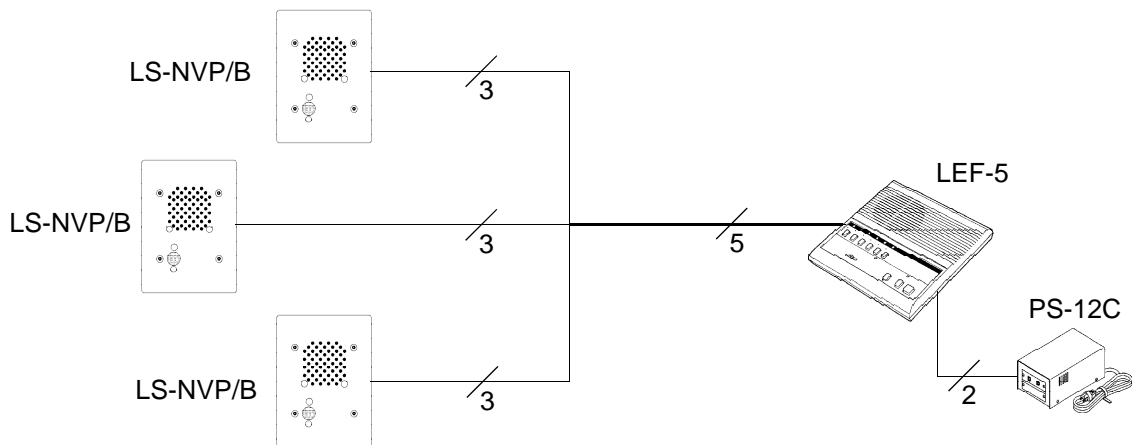

LS-NVP/B**SPECIFICATIONS:**

Power source:	Supplied by master
Speaker:	20 ohms, 3" diameter, water and puncture resistant, 2.5 oz. ceramic magnet
Call Button:	Sealed mechanical SPST switch, stainless steel
Calling:	Call button activates tone and LED at master (LED remains lit for 20 seconds)
Faceplate:	11 gauge carbon steel with powder-coated white baked epoxy finish
Communication:	Hands free at sub. Master is push-to-talk, release-to-listen.
Mounting:	Flush mount into a 3-gang box* or surface mount with SBX-NVP * Fits in Raco 692 masonry box, or 952 gang box with 822 device cover.
Mounting Hardware:	6x32 tamper proof screws (tool supplied)
Terminations:	Color-coded prewired pigtails
Wiring:	2 Conductor, homerun in a single master LEF system or when using the AP-M or MP-S systems. Use Aiphone wire #822202 or #821802. RED to # terminal, BLK to "E" (Common) terminal, GRN to "-" terminal Shielded cable is recommended. Use Aiphone #822203 for homerun wiring, #822206 for up to 4 stations on each run, or #822210 for up to 8 stations on each run.
Wiring Distance:	650' with 22AWG; 1,600' with 18AWG.
Dimensions:	LS-NVP/B: 7-1/2"H x 5-1/2"W x 2"D. SBX-NVP: 8-5/8"H x 6-5/8"W x 2-1/4"D

AP-M High Power System

AP-1M	1-Call, 10 watt master
AP-5M	5-Call, 10 watt master
AP-10M	10-Call, 10 watt master
AP-10MS*	10-Call, 10 watt with add-on capabilities
AP-10AS*	10-Call Add-on selector
AP-20AS*	20-Call Add-on selector
AP-40AS*	40-Call Add-on selector

MP-S Mid Power System

MP-1S	1 Call, 2.5 watt master
MP-3S	3 Call, 2.5 watt master

*Denotes Special Order Product

LEF System Example

AP-M System Example