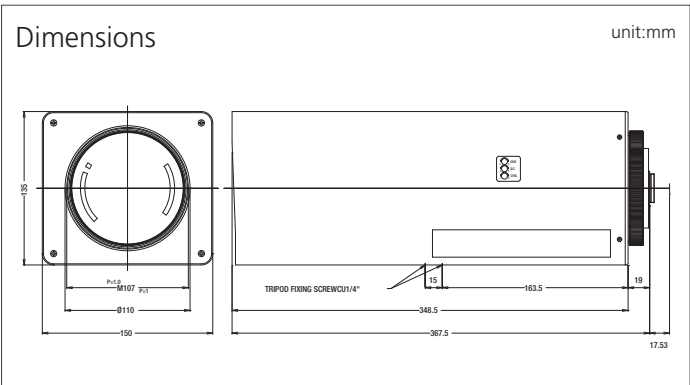

## H62Z1235-MP Series

f 12.5-775mm, F3.5 / f 25-1550mm, F7.0 (w/2 x extender)

**62x**

Format (")	1/2
Mount	C
Focal Length (mm)	12.5-775 25-1550(with 2x extender.)
Angle of View (HOR)°	28.77-0.47
M.O.D. (m)	5.0
Effective Aperture	Front (φmm) 98.5 Rear (φmm) 17.5
Front Filter Thread (φMxP=)	107 × 1
Dimensions (WxHxD)mm	150 × 135 × 367.5

NO.	MODEL NO.	ZOOM	VIDEO	PRESET	2MP	Extender	IR	Fog through	Aperture (F)	Weight (g)
1	H62Z1235AMP-MP	■	■	■	■				3.5-Close	5350
2	H62Z1235AMP-MP-EX	■	■	■	■	■			3.5-Close (7.0-Close)	5550
3	H62Z1235AMP-MPIR	■	■	■	■		■	■	3.5-Close	5800
4	H62Z1235AMP-MPIR-EX	■	■	■	■	■	■	■	3.5-Close (7.0-Close)	6000
5	H62Z1235PDC-MP	■	■	■	■				3.5-Close	5350
6	H62Z1235PDC-MP-EX	■	■	■	■	■			3.5-Close (7.0-Close)	5550
7	H62Z1235PDC-MPIR	■	■	■	■		■	■	3.5-Close	5800
8	H62Z1235PDC-MPIR-EX	■	■	■	■	■	■	■	3.5-Close (7.0-Close)	6000