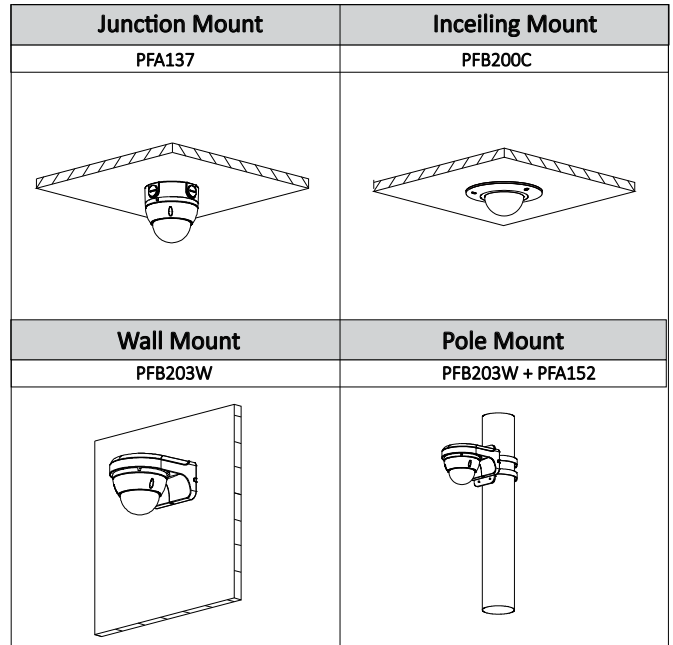

Construction

Casing	Metal
Dimensions	φ122mm×88.9mm(4.80"×3.50")
Net Weight	0.4Kg (0.88lb)
Gross Weight	0.54Kg(1.19lb)

Ordering Information

Type	Part Number	Description
2MP camera	DH-IPC-HDBW2221RP-ZS	2MP WDR IR Dome Network Camera, PAL
	DH-IPC-HDBW2221RN-ZS	2MP WDR IR Dome Network Camera, NTSC
	IPC-HDBW2221RP-ZS	2MP WDR IR Dome Network Camera, PAL
	IPC-HDBW2221RN-ZS	2MP WDR IR Dome Network Camera, NTSC
	DH-IPC-HDBW2221RP-VFS	2MP WDR IR Dome Network Camera, PAL
	DH-IPC-HDBW2221RN-VFS	2MP WDR IR Dome Network Camera, NTSC
	IPC-HDBW2221RP-VFS	2MP WDR IR Dome Network Camera, PAL
	IPC-HDBW2221RN-VFS	2MP WDR IR Dome Network Camera, NTSC
Accessories (optional)	PFA137	Junction box
	PFB203W	Wall mount
	PFA152	Pole mount
	PFB200C	In-ceiling Mount

Accessories

Optional:

Dimensions (mm/inch)