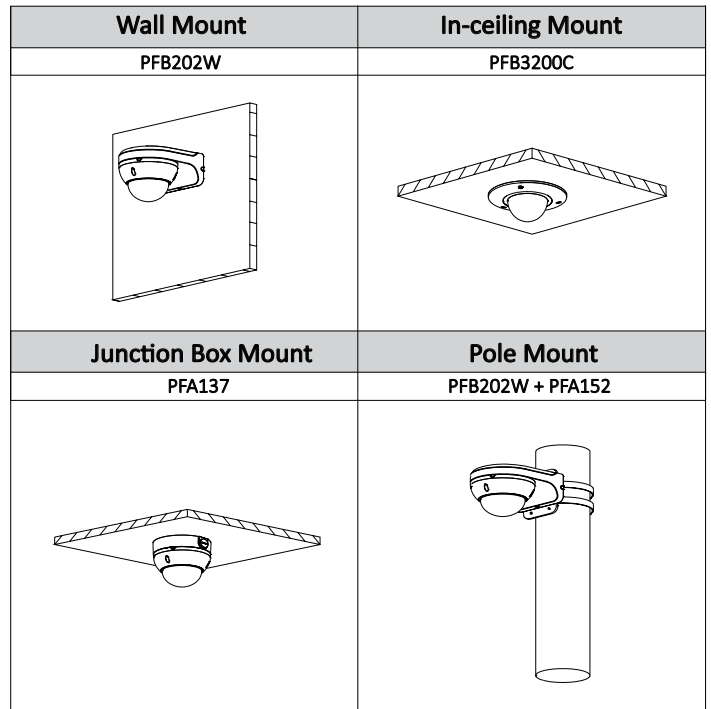

Accessories

Optional :

PFA137  
Mount Adapter

DC12V/3A  
Power Supply

PFB202W  
Wall Mount

PFA152  
Pole Mount

PFB200C  
Ceiling Mount

Dimensions (mm)