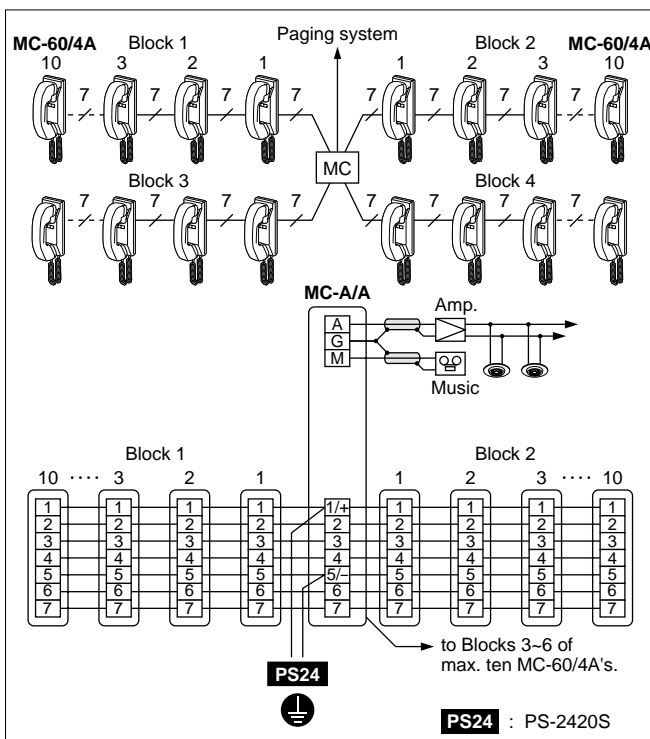

STATION
60

MC-60/4A

- Max. 60-station paging & communication system.
- Selective 4 talk channels with in-use LED's.
- Conference call among 3 stations.

- Music cutout during paging.
- Modular coil cord reinforced.

MC-60/4A
Market-Com station

MC-60/4B
Market-Com station, desk use

MC-A/A
Market-Com adaptor for paging & intercom

• **Options**

Paging speaker w/built-in transformer

Communication network & wiring

System Components

- MC-60/4A:** Market-Com station (max. 60 pcs)
MC-60/4B: Market-Com station, desk use w/terminal box
MC-A/A: Market-Com adaptor
Paging accessories
 PA amplifier w/100V line transformer.

Specifications (MC-60/4A)

Power source	24V DC, 70mA max. (in page).	
Power supply	PS-2420UL, PS-2420S at MC-A/A.	
Communication	Pick up and depress a channel selector 1~4 and page w/PAGE button. Called party picks up and depress an LED lit channel button.	
Talk channel	4 and a separate paging channel.	
Wiring	7 wires in loop, non-twisted.	
Cable specified	Line capacitance less than 25pF/30cm.	
Distance	0.65mmø	0.8mmø
• MC-A/A to MC-60/4A(*)	500m	750m
Total wiring distance	1,500m	
(*) MC-A/A to farthest MC-60/4A, or between two farthest MC-60/4A's of different blocks.		