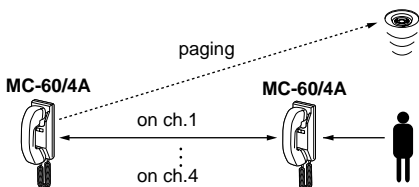

STATION
60

MC-60/4A

- Max. 60-station paging & communication system.
- Selective 4 talk channels with in-use LED's.
- Conference call among 3 stations.

- Music cutout during paging.
- Modular coil cord reinforced.

MC-60/4A
Market-Com station

MC-60/4B
Market-Com station, desk use

MC-A/A
Market-Com adaptor for paging & intercom

• **Options**

Paging speaker w/built-in transformer

Communication network & wiring

System Components

- MC-60/4A:** Market-Com station (max. 60 pcs)
MC-60/4B: Market-Com station, desk use w/terminal box
MC-A/A: Market-Com adaptor
Paging accessories
 PA amplifier w/100V line transformer.

Specifications (MC-60/4A)

Power source	24V DC, 70mA max. (in page).	
Power supply	PS-2420UL, PS-2420S at MC-A/A.	
Communication	Pick up and depress a channel selector 1~4 and page w/PAGE button. Called party picks up and depress an LED lit channel button.	
Talk channel	4 and a separate paging channel.	
Wiring	7 wires in loop, non-twisted.	
Cable specified	Line capacitance less than 25pF/30cm.	
Distance	0.65mmø	0.8mmø
• MC-A/A to MC-60/4A(*)	500m	750m
Total wiring distance	1,500m	
(*) MC-A/A to farthest MC-60/4A, or between two farthest MC-60/4A's of different blocks.		