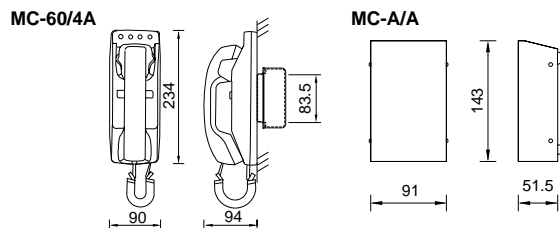

MC-60/4A
Market-Com station

MC-60/4B
Market-Com station, desk use

MC-A/A
Market-Com adaptor for paging & intercom

• **Options**

Paging speaker w/built-in transformer

Communication network & wiring

System Components

- MC-60/4A:** Market-Com station (max. 60 pcs)
MC-60/4B: Market-Com station, desk use w/terminal box
MC-A/A: Market-Com adaptor
Paging accessories
 PA amplifier w/100V line transformer.

Specifications (MC-60/4A)

Power source	24V DC, 70mA max. (in page).	
Power supply	PS-2420UL, PS-2420S at MC-A/A.	
Communication	Pick up and depress a channel selector 1~4 and page w/PAGE button. Called party picks up and depress an LED lit channel button.	
Talk channel	4 and a separate paging channel.	
Wiring	7 wires in loop, non-twisted.	
Cable specified	Line capacitance less than 25pF/30cm.	
Distance	0.65mmø	0.8mmø
• MC-A/A to MC-60/4A(*)	500m	750m
Total wiring distance	1,500m	
(*) MC-A/A to farthest MC-60/4A, or between two farthest MC-60/4A's of different blocks.		