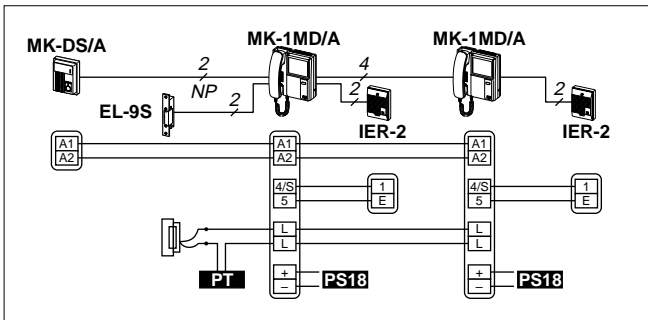

KC-32EU
Picture memory unit
→ P.32

MYW-BA
Long distance adaptor
→ P.33

IER-2
Call extension
→ P.96

KAW-D 30° Angle Box → P.33

EL-9S Door release → P.97

MCW-S Desk-top stand → P.33

AUDIO / VIDEO ENTRY SECURITY

Communication network & wiring

PS18 : PS-18YC/A, PS-18YE

PT : AC transformer

System components

MKS-1E/A: Boxed set of MK-1MD/A, MK-DS/A & PS-18YC/A
MKS-1E/A: Boxed set of MK-1MD/A, MK-DS/A & PS-18YE
MK-1MD/A: Master station, also used as second master station
MK-1SD/B: Audio sub station
18V DC power supply: PS-18YC/A, PS-18YE

MK-DS/A

MK-1MD/A

MK-1SD/B

Specifications (MK-1MD/A)

Power source	18V DC, 0.8A. 0.04A standby	
Power supply	PS-18YC/A, PS-18YE	
Scanning line	525 lines	
Communication	Door calls in w/4-tone chime and image, 45 sec. timed. Pick up (either) handset to reply, 2-1/2 min. timed. Inside stations can not call each other.	
Image view area	70cm vert., 100cm horiz. at 50cm from camera	
Minimum illumination	1 Lux at 50cm	
Door release	Contact rating: 12V AC, 400mA	
Wiring	2 parallel wires, non-polarized to door. 5 wires, to audio sub	
Distance	0.65mmø	1.0mmø
• Door to MK-1MD/A1-2	50m	100m
• MK-1MD/A to MK-1SD/B	50m	100m