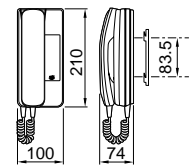

Communication network & wiring

PS18 : PS-18YC/A, PS-18YE

PT : AC transformer

System components

MKS-1E/A: Boxed set of MK-1MD/A, MK-DS/A & PS-18YC/A
MKS-1E/A: Boxed set of MK-1MD/A, MK-DS/A & PS-18YE
MK-1MD/A: Master station, also used as second master station
MK-1SD/B: Audio sub station
18V DC power supply: PS-18YC/A, PS-18YE

MK-DS/A

MK-1MD/A

MK-1SD/B

Specifications (MK-1MD/A)

Power source	18V DC, 0.8A. 0.04A standby	
Power supply	PS-18YC/A, PS-18YE	
Scanning line	525 lines	
Communication	Door calls in w/4-tone chime and image, 45 sec. timed. Pick up (either) handset to reply, 2-1/2 min. timed. Inside stations can not call each other.	
Image view area	70cm vert., 100cm horiz. at 50cm from camera	
Minimum illumination	1 Lux at 50cm	
Door release	Contact rating: 12V AC, 400mA	
Wiring	2 parallel wires, non-polarized to door. 5 wires, to audio sub	
Distance	0.65mmø	1.0mmø
• Door to MK-1MD/A1-2	50m	100m
• MK-1MD/A to MK-1SD/B	50m	100m