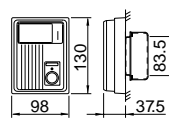

Video Sentry

DOOR
1

ROOM
2

MK-1MD/A

- Wide-angle vision
- Camera angle can be upwardly fixed by 14°
- Add-on monitor or intercom sub station
- Handsfree audio/video monitoring of door

MONOCHROME
WIDE ANGLE

Options

KAW-D 30° Angle Box → P.33

EL-9S Door release → P.97

MCW-S Desk-top stand → P.33

AUDIO / VIDEO ENTRY SECURITY

Communication network & wiring

PS18 : PS-18YC/A, PS-18YE

PT : AC transformer

System components

MKS-1E/A: Boxed set of MK-1MD/A, MK-DS/A & PS-18YC/A
MKS-1E/A: Boxed set of MK-1MD/A, MK-DS/A & PS-18YE
MK-1MD/A: Master station, also used as second master station
MK-1SD/B: Audio sub station
18V DC power supply: PS-18YC/A, PS-18YE

MK-DS/A

Specifications (MK-1MD/A)

Power source	18V DC, 0.8A. 0.04A standby	
Power supply	PS-18YC/A, PS-18YE	
Scanning line	525 lines	
Communication	Door calls in w/4-tone chime and image, 45 sec. timed. Pick up (either) handset to reply, 2-1/2 min. timed. Inside stations can not call each other.	
Image view area	70cm vert., 100cm horiz. at 50cm from camera	
Minimum illumination	1 Lux at 50cm	
Door release	Contact rating: 12V AC, 400mA	
Wiring	2 parallel wires, non-polarized to door. 5 wires, to audio sub	
Distance	0.65mmø	1.0mmø
• Door to MK-1MD/A1-2	50m	100m
• MK-1MD/A to MK-1SD/B	50m	100m