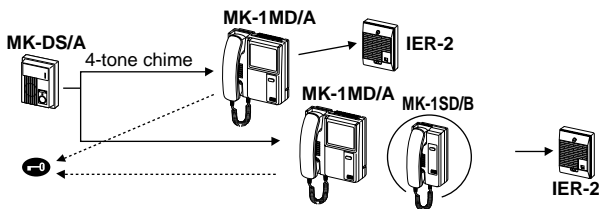

MK-DS/A
Video door station
→ P.30

Boxed set
MKS-1E/A 120V AC (with PS-18YC/A)
MKS-1E/A 220-240V AC (with PS-18YE)

MK-1MD/A
Master station
(also used as second master station)

MK-1SD/B
Audio sub station

Options

KC-32EU
Picture memory unit
→ P.32

MYW-BA
Long distance adaptor
→ P.33

IER-2
Call extension
→ P.96

KAW-D 30° Angle Box → P.33

EL-9S Door release → P.97

MCW-S Desk-top stand → P.33

AUDIO / VIDEO ENTRY SECURITY

Communication network & wiring

PS18 : PS-18YC/A, PS-18YE

PT : AC transformer

System components

MKS-1E/A: Boxed set of MK-1MD/A, MK-DS/A & PS-18YC/A
MKS-1E/A: Boxed set of MK-1MD/A, MK-DS/A & PS-18YE
MK-1MD/A: Master station, also used as second master station
MK-1SD/B: Audio sub station
18V DC power supply: PS-18YC/A, PS-18YE

MK-DS/A

MK-1MD/A

MK-1SD/B

Specifications (MK-1MD/A)

Power source	18V DC, 0.8A. 0.04A standby	
Power supply	PS-18YC/A, PS-18YE	
Scanning line	525 lines	
Communication	Door calls in w/4-tone chime and image, 45 sec. timed. Pick up (either) handset to reply, 2-1/2 min. timed. Inside stations can not call each other.	
Image view area	70cm vert., 100cm horiz. at 50cm from camera	
Minimum illumination	1 Lux at 50cm	
Door release	Contact rating: 12V AC, 400mA	
Wiring	2 parallel wires, non-polarized to door. 5 wires, to audio sub	
Distance	0.65mmø	1.0mmø
• Door to MK-1MD/A1-2	50m	100m
• MK-1MD/A to MK-1SD/B	50m	100m