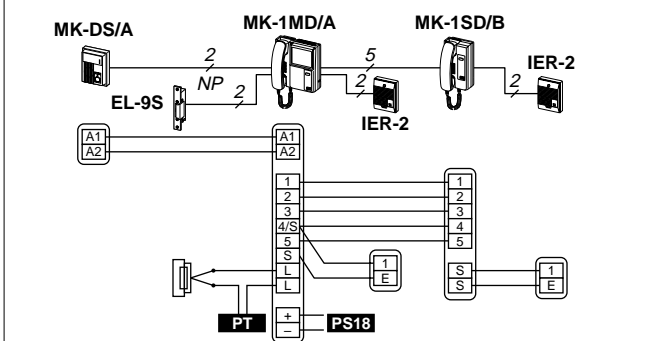

KC-32EU
Picture memory unit
→ P.32

MYW-BA
Long distance adaptor
→ P.33

IER-2
Call extension
→ P.96

KAW-D 30° Angle Box → P.33

EL-9S Door release → P.97

MCW-S Desk-top stand → P.33

AUDIO / VIDEO ENTRY SECURITY

Communication network & wiring

PS18 : PS-18YC/A, PS-18YE

PT : AC transformer

System components

MKS-1E/A: Boxed set of MK-1MD/A, MK-DS/A & PS-18YC/A
MKS-1E/A: Boxed set of MK-1MD/A, MK-DS/A & PS-18YE
MK-1MD/A: Master station, also used as second master station
MK-1SD/B: Audio sub station
18V DC power supply: PS-18YC/A, PS-18YE

MK-DS/A

MK-1MD/A

MK-1SD/B

Specifications (MK-1MD/A)

Power source	18V DC, 0.8A. 0.04A standby	
Power supply	PS-18YC/A, PS-18YE	
Scanning line	525 lines	
Communication	Door calls in w/4-tone chime and image, 45 sec. timed. Pick up (either) handset to reply, 2-1/2 min. timed. Inside stations can not call each other.	
Image view area	70cm vert., 100cm horiz. at 50cm from camera	
Minimum illumination	1 Lux at 50cm	
Door release	Contact rating: 12V AC, 400mA	
Wiring	2 parallel wires, non-polarized to door. 5 wires, to audio sub	
Distance	0.65mmø	1.0mmø
• Door to MK-1MD/A1-2	50m	100m
• MK-1MD/A to MK-1SD/B	50m	100m