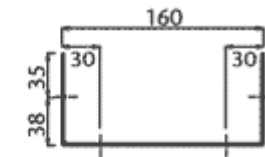

# IQL165 Explosionproof floodlight

Plan

Side elevation

mounting bracket stainless steel

Detail light drawing (Floodlight)