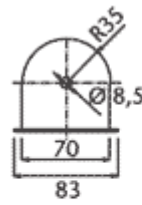

# IQL165 Explosionproof floodlight

Plan

Side elevation

mounting bracket stainless steel

Detail light drawing (Floodlight)