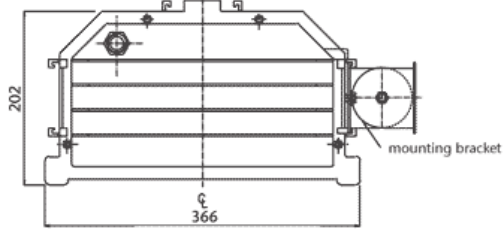

# IQL165 Explosionproof floodlight

Plan

Side elevation

mounting bracket stainless steel

Detail light drawing (Floodlight)