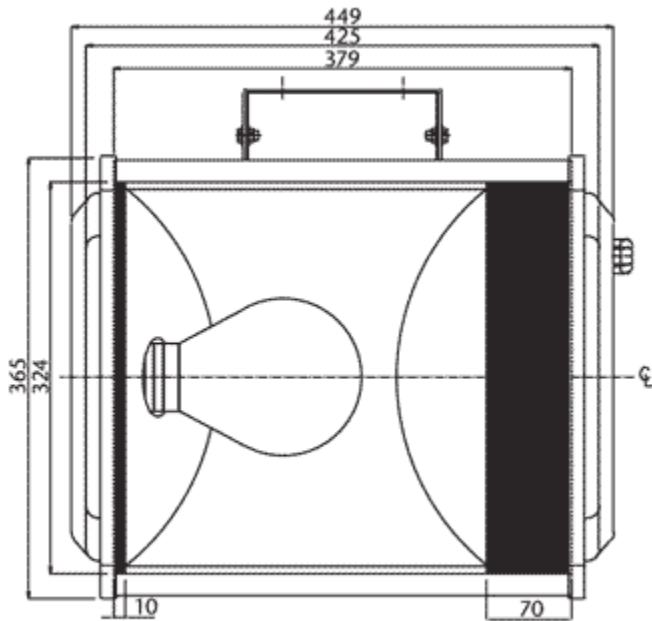

# IQL165 Explosionproof floodlight

Plan

Side elevation

mounting bracket stainless steel

Detail light drawing (Floodlight)