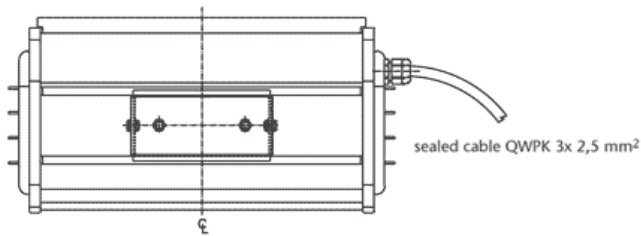

# IQL165 Explosionproof floodlight

Plan

Side elevation

mounting bracket stainless steel

Detail light drawing (Floodlight)