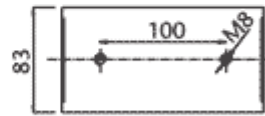

# IQL165 Explosionproof floodlight

Plan

Side elevation

mounting bracket stainless steel

Detail light drawing (Floodlight)