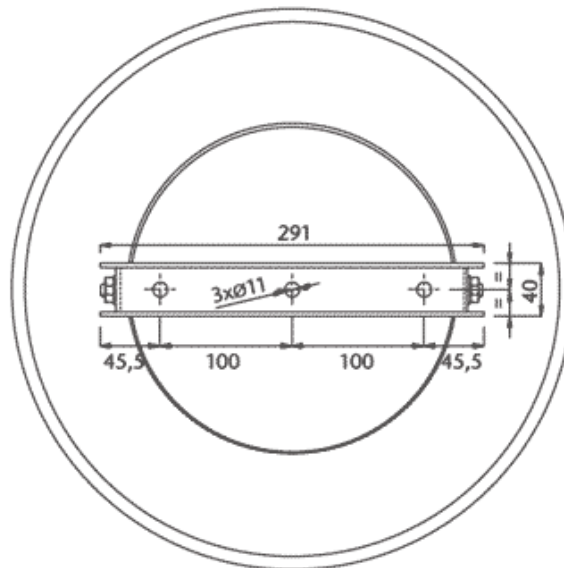

IQL165 Explosionproof high bay luminaire

Side elevation

Plan

Detail light drawing (high bay lighting)