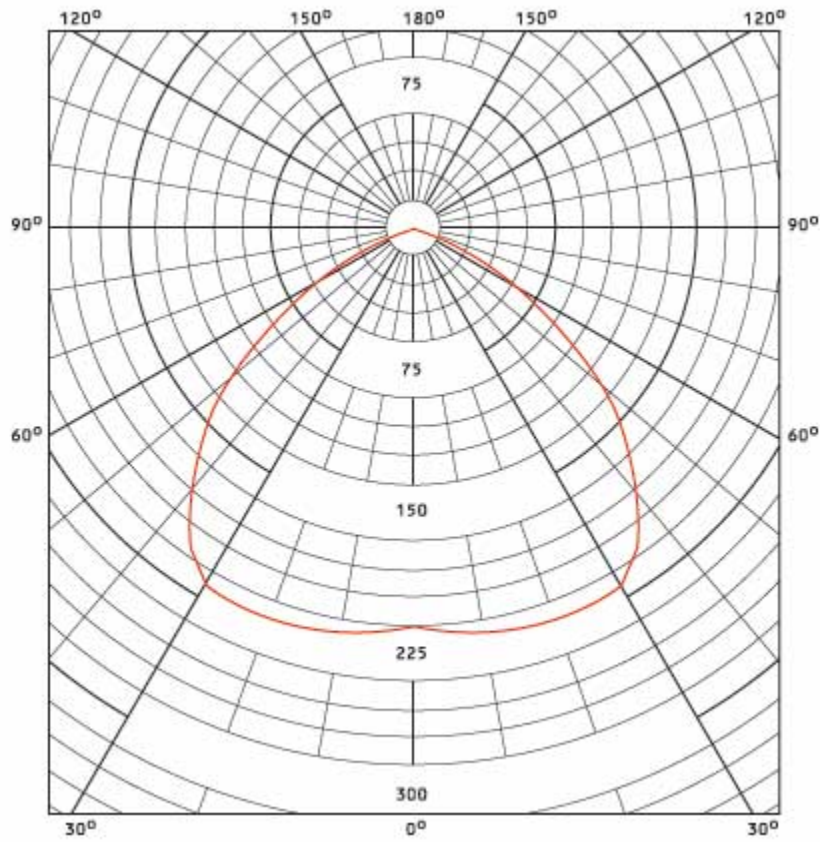

IQL165 Explosionproof floodlight

Light distribution curve per 1000 lumens

Light distribution curve floodlight