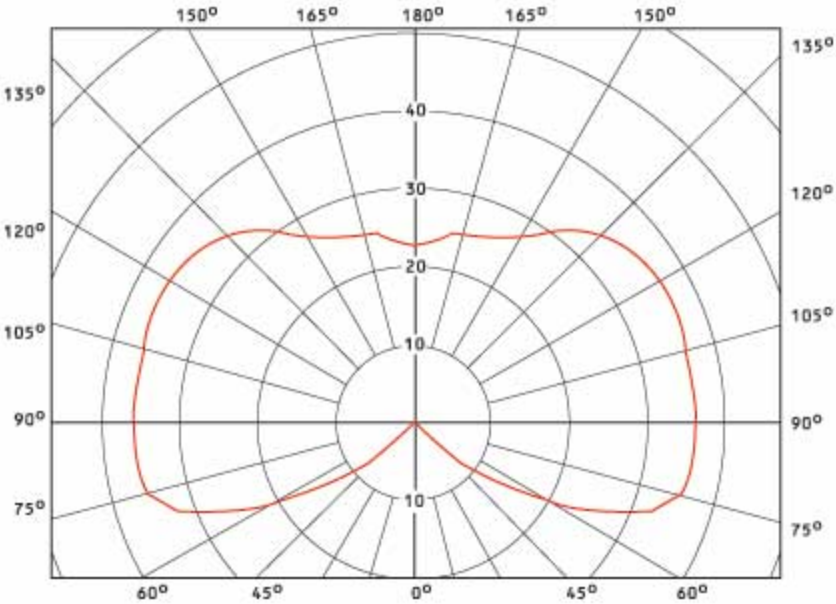

IQL55 Explosionproof signal/indication lighting

Light Distribution curve RED