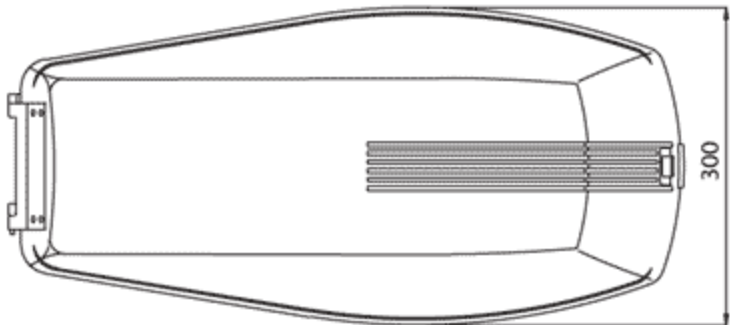

IQL85 Explosionproof area lighting

Can be attached to a vertical mast

Can be attached to a horizontal mast

Detail light drawing (area lighting)