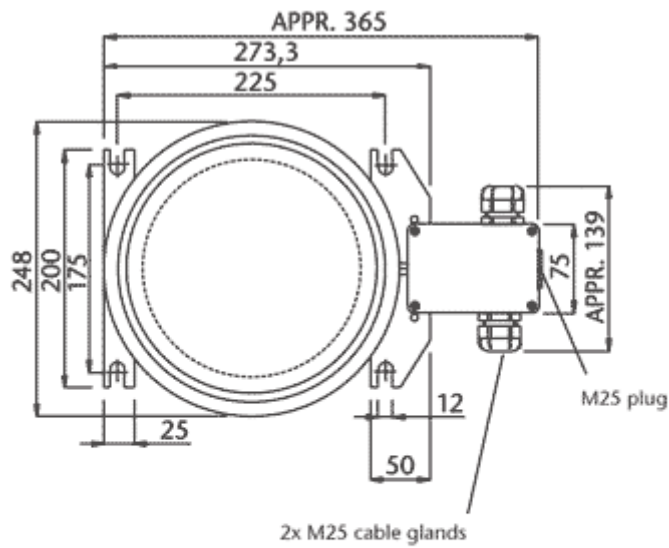

# IQL85 Explosionproof high bay lighting

Side elevation

2x M25 cable glands

terminals suitable for 4mm<sup>2</sup>

Plan

Detail light drawing (high bay lighting)