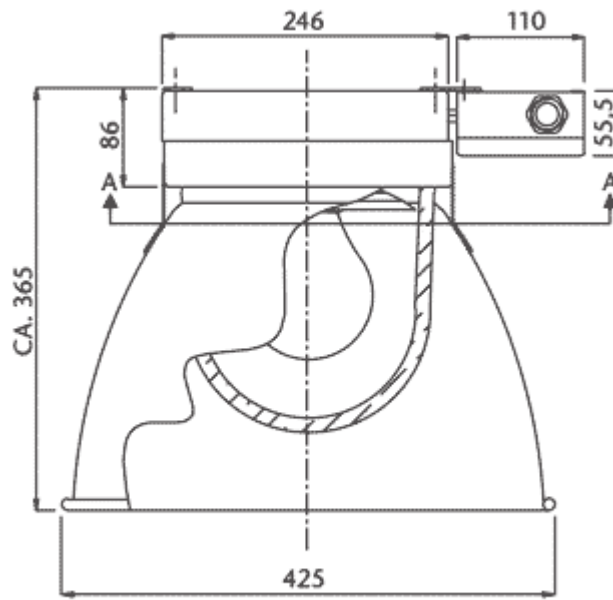

# IQL85 Explosionproof high bay lighting

Side elevation

2x M25 cable glands

terminals suitable for 4mm<sup>2</sup>

Plan

Detail light drawing (high bay lighting)