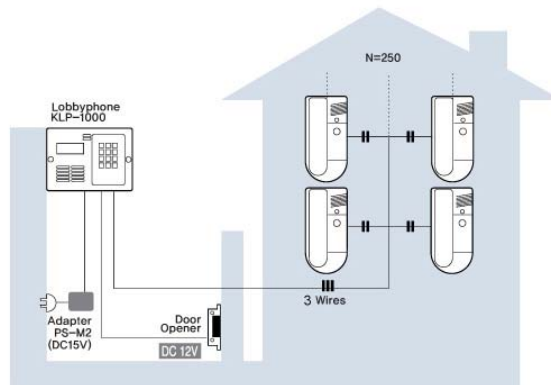

Securitex Kocom intercom division

KDP-205 (Door phone)

KDP-205 2-Wired Series Duplex Interphone

Two way call between KLP-1000 and KDP-205 (2Wired in polarity)

The function to open common gate

Connected up to maximum 250 units

Common gate release function through the password

Have the cancel button when put the wrong interphone number

Button for changing the password

Rain-proof Lobby phone

Item	Specification
KDP-205 (Door phone)	
Power Source	Supplied from Lobby phone
Signal Sound	Melody
Range	100m (Ø0.8mm)
Transmission Type	Digital program type
Number of handset	Connected up to 250units
KLP-1000	(Lobby phone)
Power Source	DC 15V
Wiring	2 Wired Polarity
Range	100m (Ø0.8mm)