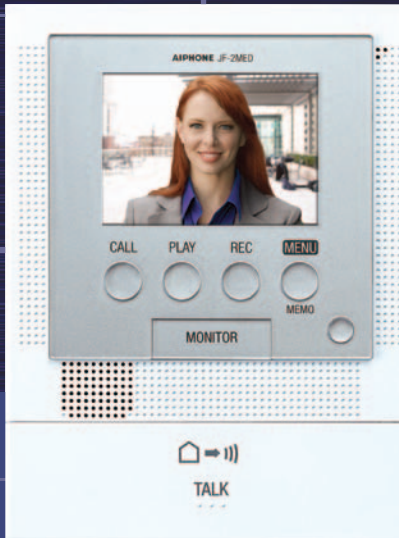

AIPHONE®

JF Series

Hands-free Video Intercom

Reliable Security
Simple Functionality
Sophisticated Design

JF Series

Up to **2** Doors &
3 Inside Stations

- Affordable Color Video System**
 The JF Series has a color monitor to view images clearly and with greater detail, at black and white video prices.
- Clear Identification Day & Night**
 In low light conditions, the video door station's built-in white LED illuminators will activate. Identify visitors even at night.
- Both Hands-free & Push-to-Talk**
 When a call comes in, press the TALK button to begin hands-free VOX (voice operated exchange) communication.
- LED Indicates Who is Speaking**
 The LED lights turn on when talking to visitors and turn off when listening, making communication easy.
- Option Button**
 Controls an external device, such as an outdoor entrance light or secondary door release (with supplied option connector)
 NOTE: Not available on JF-2SD

Get started with Easy-to-Install Boxed Sets!

JFS-2AED Includes:
 JF-DA - Door Station
 JF-2MED - Inside Master Station
 PS-1820UL - Power Supply

JFS-2AEDV Includes:
 JF-DV - Door Station
 JF-2MED - Inside Master Station
 PS-1820UL - Power Supply

JFS-2AEDF Includes:
 JF-DVF - Door Station
 JF-2MED - Inside Master Station
 PS-1820UL - Power Supply

Identify visitors safely from inside

JF-2MED
Master Station H: 7" x W:
5-5/16" x D: 1-1/16"

Expand inside...