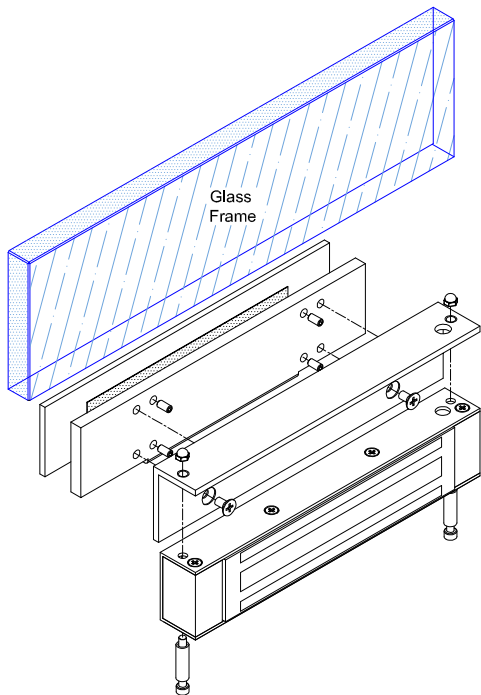

EM300 - DSU Bracket

(Glass Frame & Door Application)

Bracket Application

Specifications (Unit = mm)

*Installation
Method*