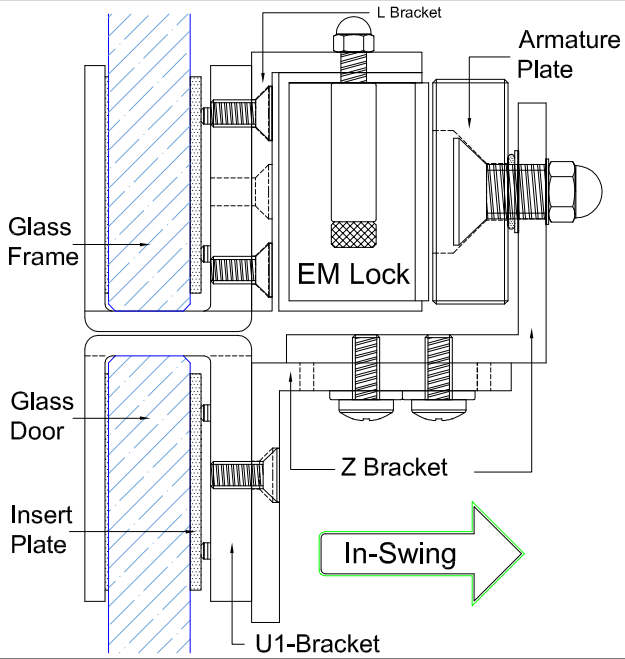

EM300 - DSU Bracket

(Glass Frame & Door Application)

Bracket Application

Specifications (Unit = mm)

*Installation
Method*