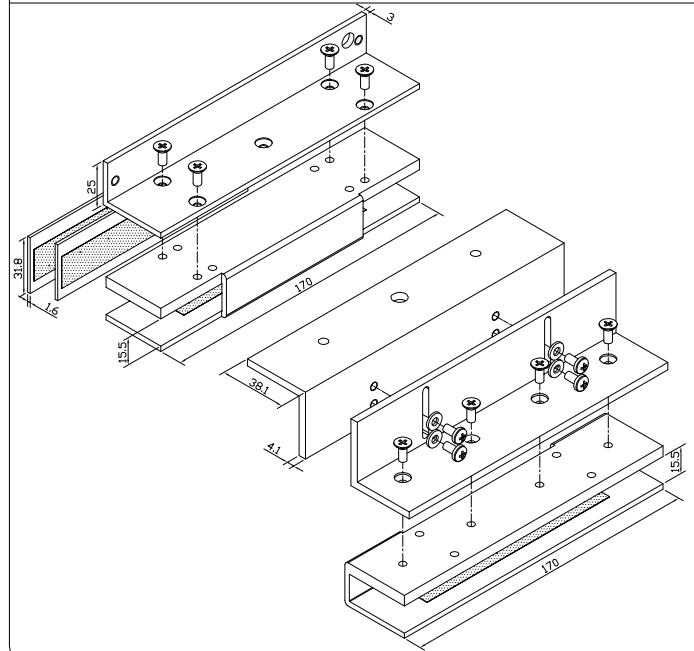

EM300 - DSU Bracket

(Glass Frame & Door Application)

Bracket Application

Specifications (Unit = mm)

*Installation
Method*