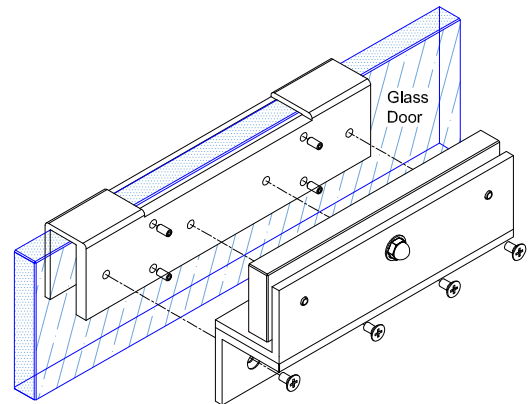

EM300 - DSU Bracket

(Glass Frame & Door Application)

Bracket Application

Specifications (Unit = mm)

*Installation
Method*