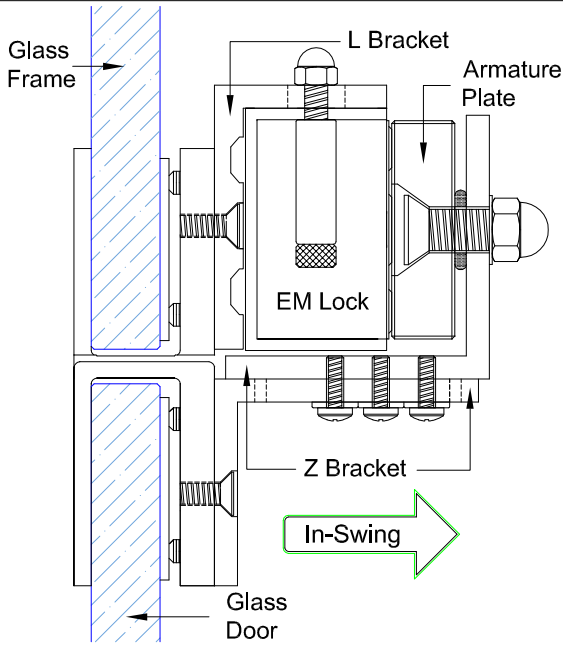

EM600 - DSU Bracket

(Glass Frame & Door Application)

Bracket Application

Specifications (Unit = mm)