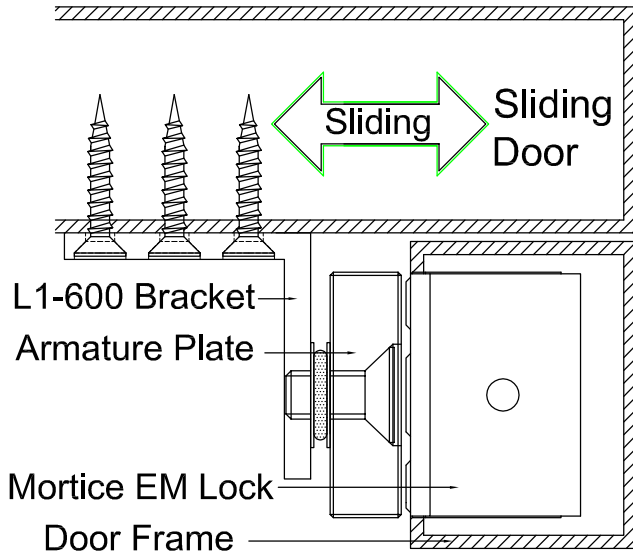

EM600 - L1 Bracket

(Sliding Door Application)

Bracket Application

Specifications (Unit = mm)

**Installation
Method**