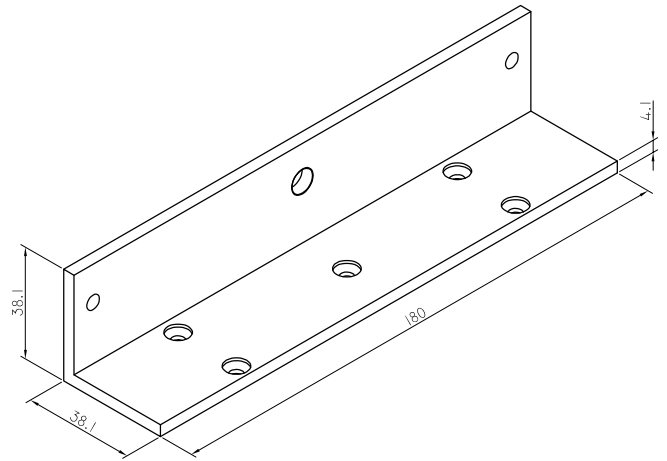

EM600 - L1 Bracket

(Sliding Door Application)

Bracket Application

Specifications (Unit = mm)

**Installation
Method**