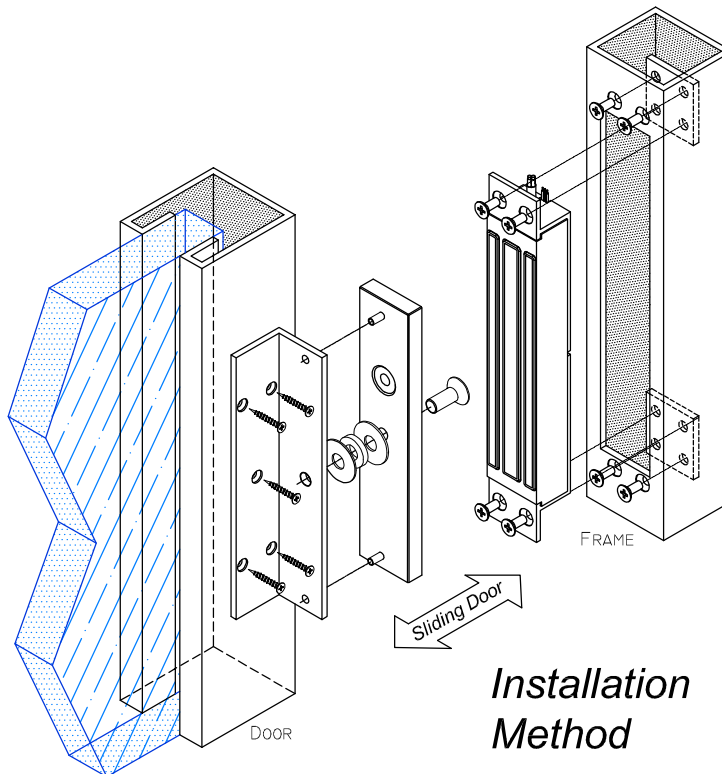

EM600 - L1 Bracket

(Sliding Door Application)

Bracket Application

Specifications (Unit = mm)

**Installation
Method**