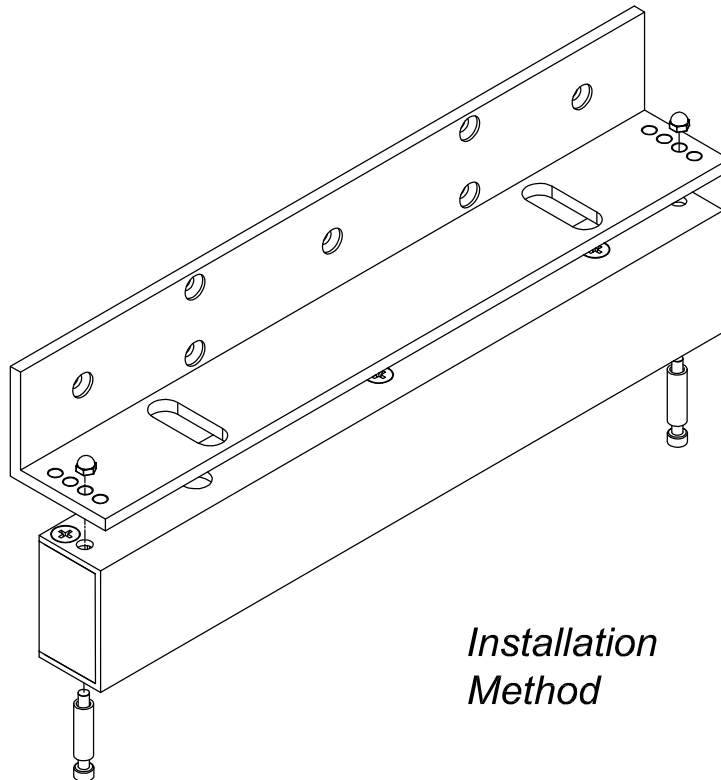

EM600 - LS Bracket

(Out - Swing Door Application)

Bracket Application

Specifications (Unit = mm)

*Installation
Method*