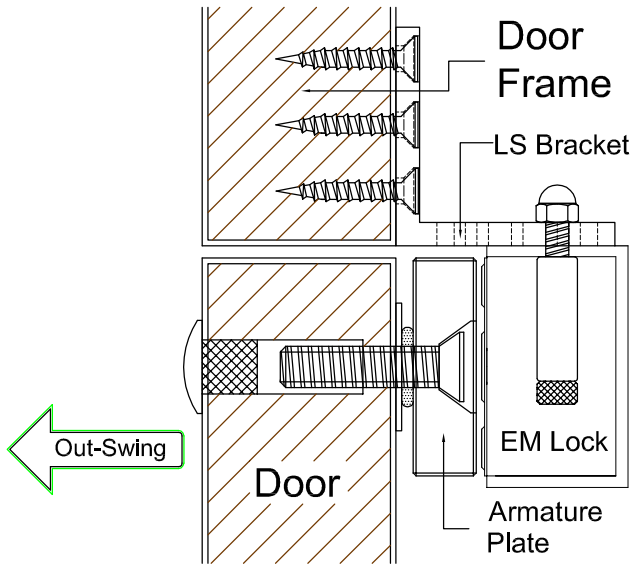

EM600 - LS Bracket

(Out - Swing Door Application)

Bracket Application

Specifications (Unit = mm)

*Installation
Method*