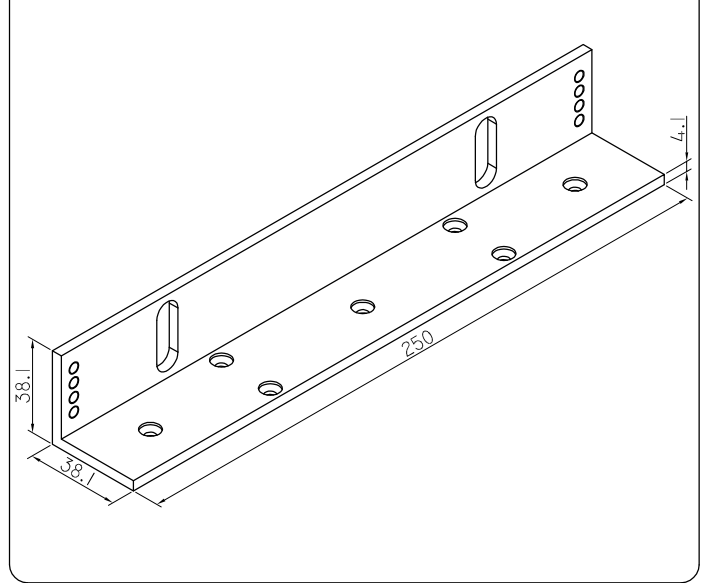

EM600 - LS Bracket

(Out - Swing Door Application)

Bracket Application

Specifications (Unit = mm)

*Installation
Method*