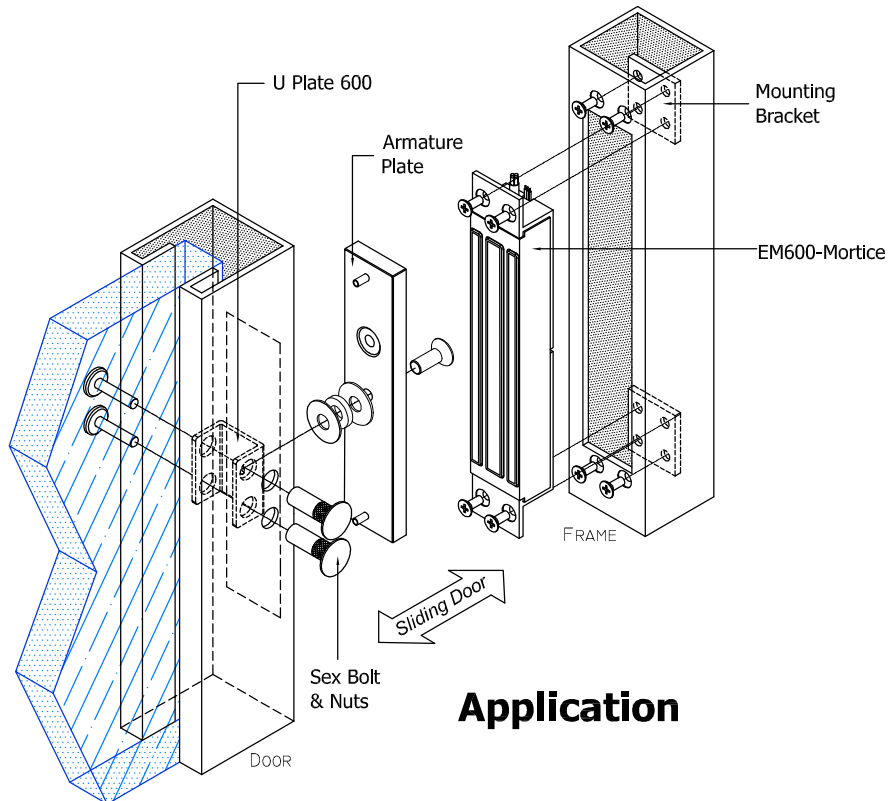

EM600 - Mortice

(Sliding Door Application)

Specifications (Unit = mm)

Application