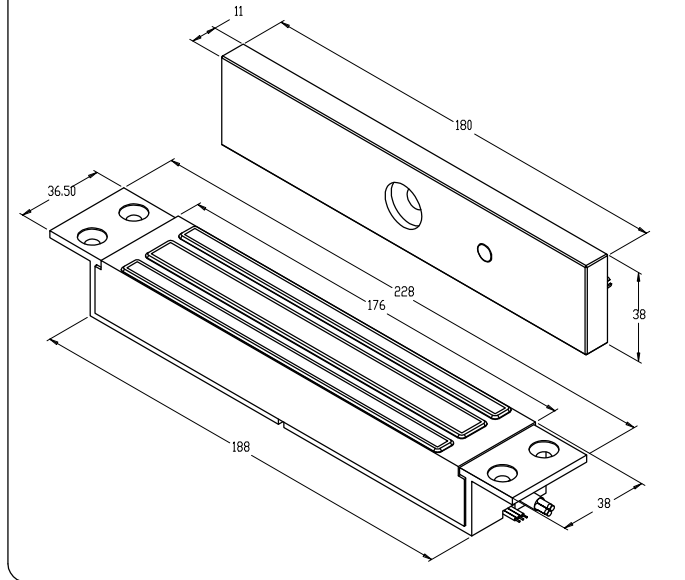

EM600 - Mortice

(Sliding Door Application)

Specifications (Unit = mm)

Application