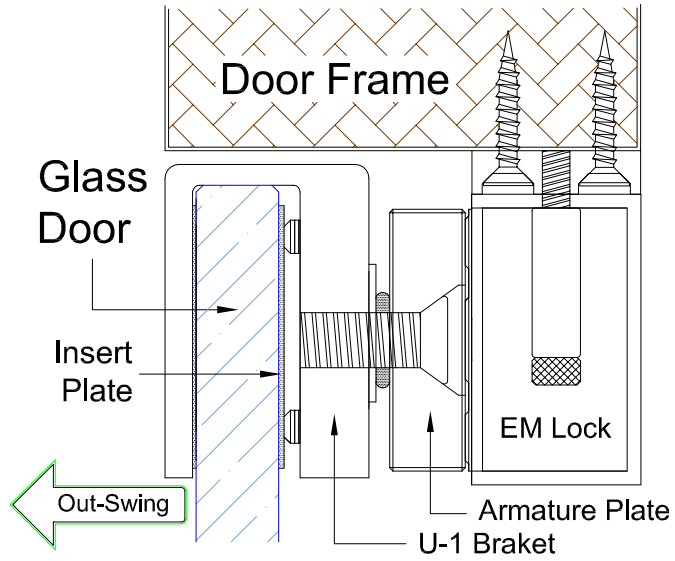

EM600 - U1 Bracket

(Glass Door Application)

Bracket Application

Specifications (Unit = mm)