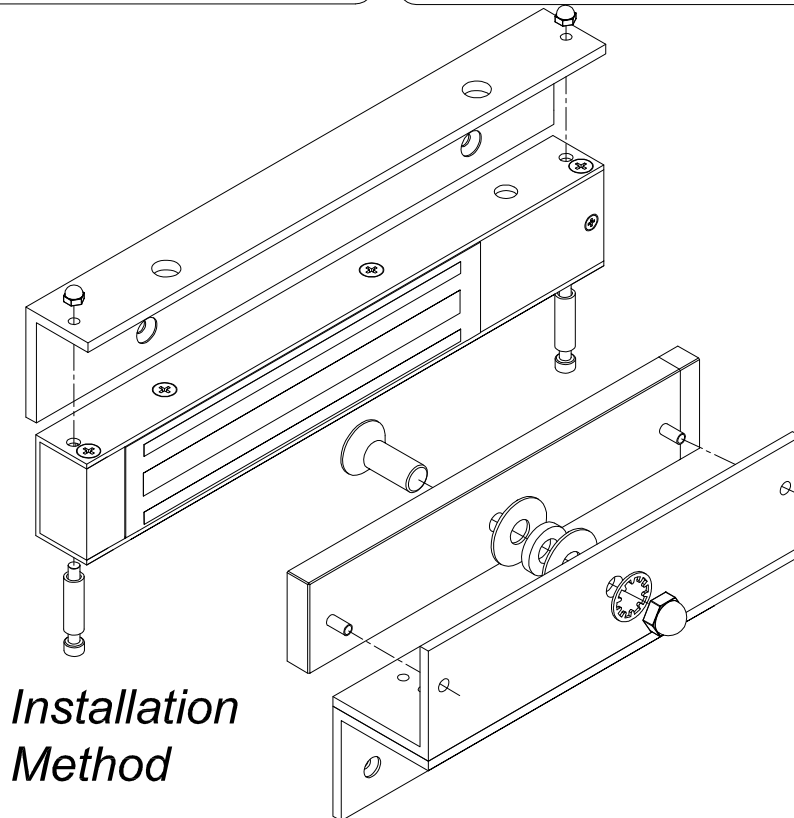

Specifications (Unit = mm)