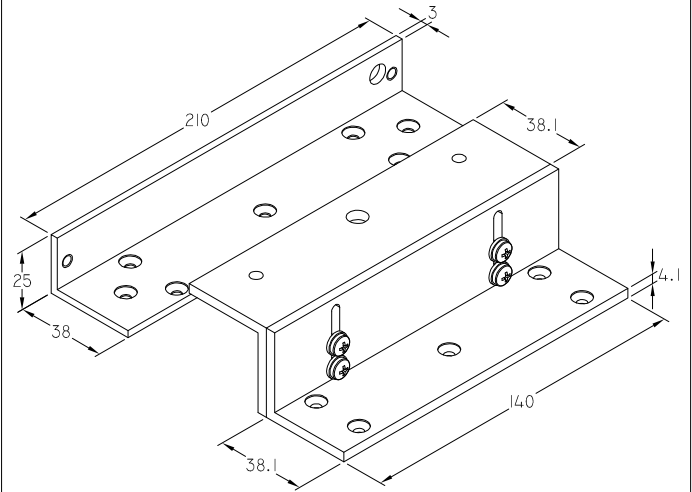

# EM300LED - ZL Bracket

(In - Swing Door Application)

## Specifications ( Unit = mm)

*Installation  
Method*