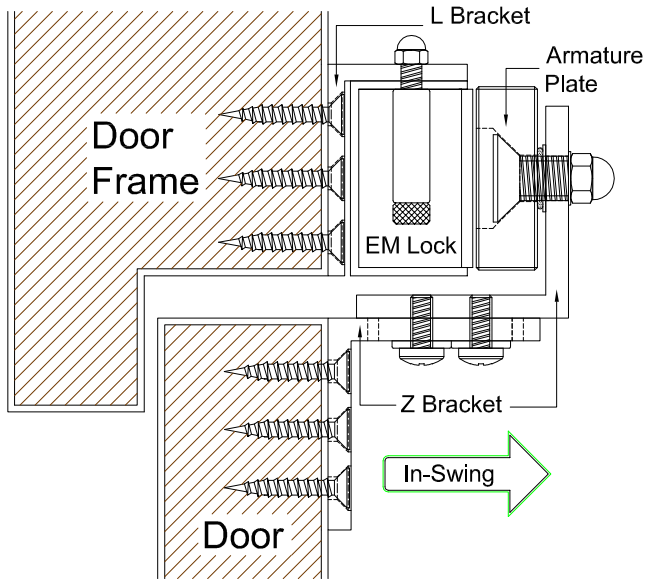

# EM300LED - ZL Bracket

(In - Swing Door Application)

## Bracket Application

## Specifications ( Unit = mm)

*Installation  
Method*