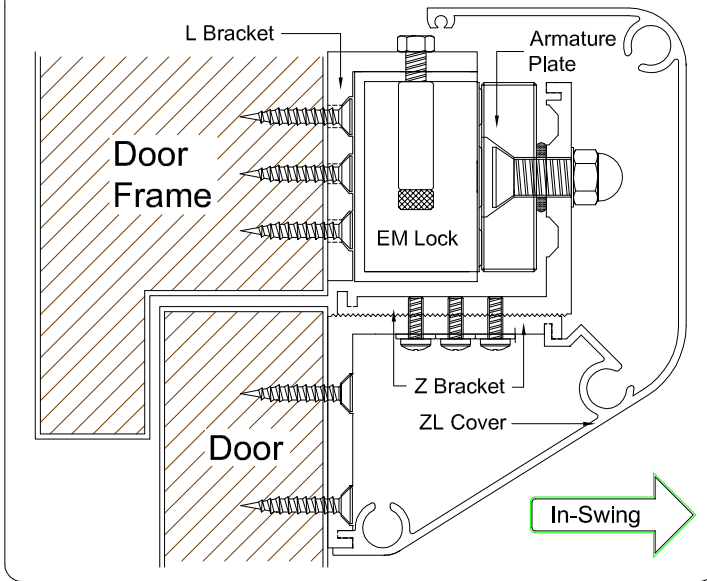

# EM600 - ZL Cover Bracket

( In - Swing Door Application )

## Bracket Application

## Specifications ( Unit = mm )