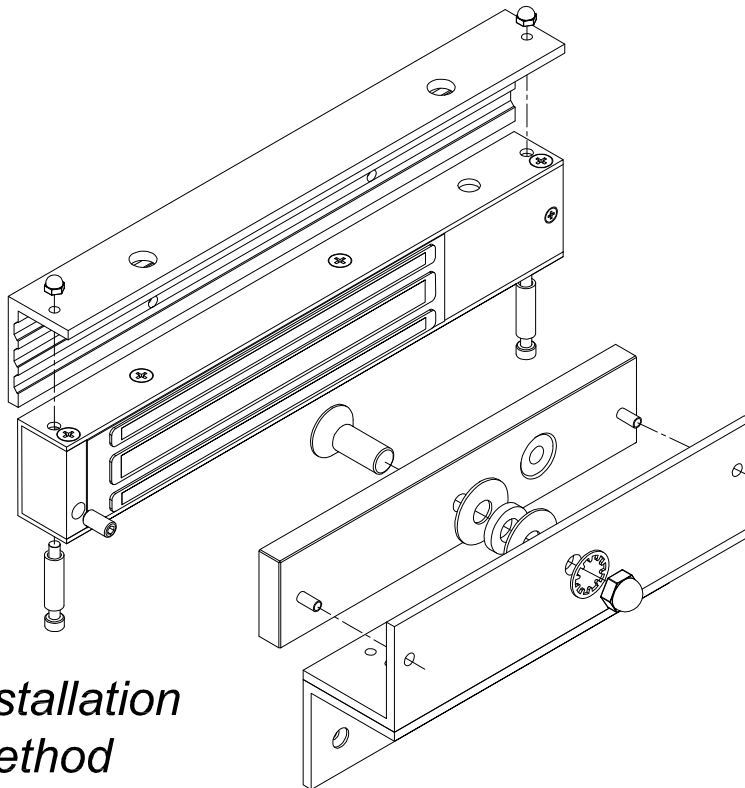

# EM600 - ZL Bracket

( In - Swing Door Application )

## Bracket Application

## Specifications ( Unit = mm )

*Installation  
Method*