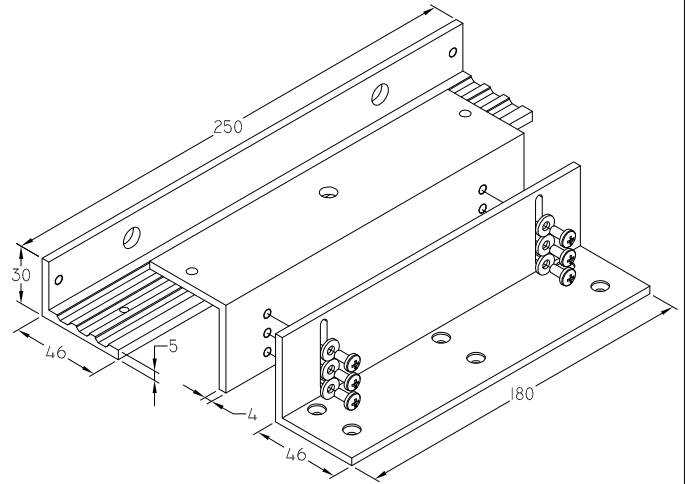

# EM600 - ZL Bracket

( In - Swing Door Application )

## Bracket Application

## Specifications ( Unit = mm )

*Installation  
Method*