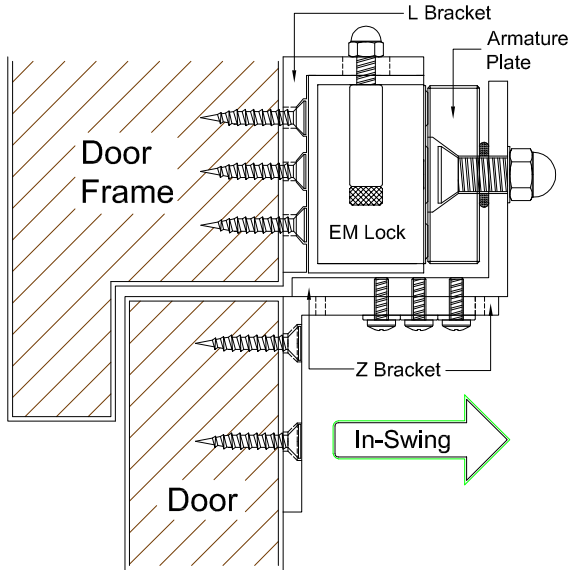

# EM600 - ZL Bracket

( In - Swing Door Application )

## Bracket Application

## Specifications ( Unit = mm )

*Installation  
Method*