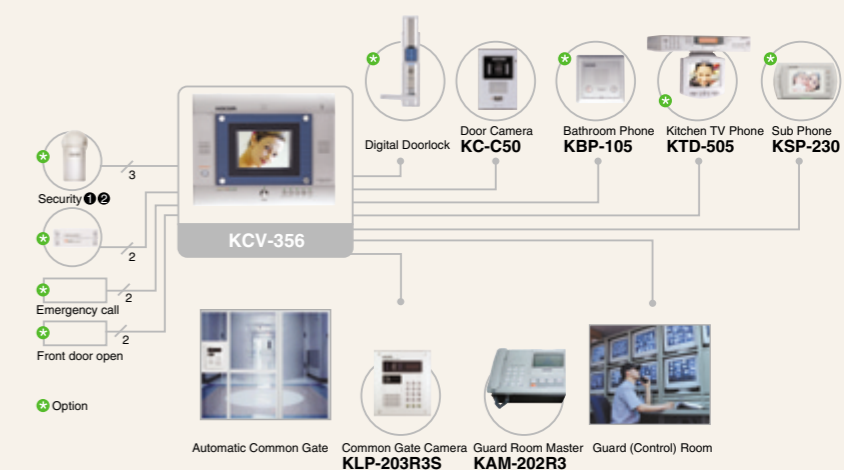

## Multiple type Home Videophone

# [ KCV-356 ]

- Premium hands free videophone included color TFT LCD providing clear image
- Function to identify visitor and prevent crime
- DSP hands free type
- Function to open and shut common gate as well as household door
- Available communication with guard
- Available identifying absent households at guard room
- Function to connect with kitchen TV, bath-phone and sub-phone
- Emergency call function

### System Diagram

### Specifications

Monitor	KCV-356
Screen	5" TFT-LCD
Communication System	Hands-free
System Capacity	Door Camera : 1 circuit Opening and shutting door : 1 circuit Emergency button : 1 circuit
Door Camera	4 wires
Guard Room	10P
Crime Detector	Magnetic 2 wires / IR 3 wires
Emergency Button	2 wires
Power Source	Only for AC 220V or AC 110V
Assurance Temperature	0°C ~ +50°C
Mount type	Flush mount
Dimension	(W)294x(H)230x(D)17mm - (Monitor) (W)256x(H)208x(D)100mm - (Mounting Box)