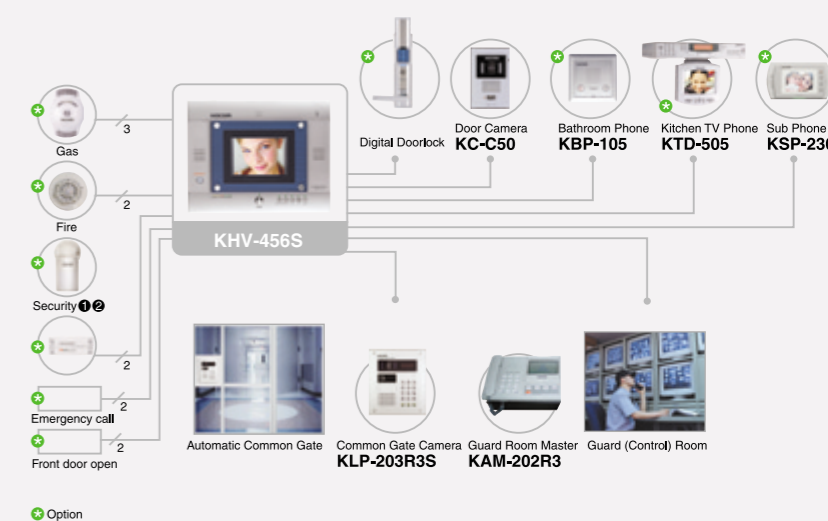

Color Hands Free Home Automation

[KHV-456S]

- Premium hands free videophone included color TFT LCD providing clear image
- Function to identify visitor and prevent crime (fire, gas, security sensor)
- DSP hands free type
- Function to open and shut common gate as well as household door
- Available communication with guard
- Available identifying absent households at guard room
- Function to connect with kitchen TV, bath-phone and sub-phone
- Emergency call function
- Telephone function

System Diagram

Specifications

Monitor	KHV-456S
Screen	5" TFT-LCD
Communication System	Hands-free
System Capacity	Door Camera : 1 circuit Opening and shutting door : 1 circuit Emergency button : 1 circuit
Door Camera	4 wires
Guard Room	10P
Crime Detector	Magnetic 2 wires / IR 3 wires
Emergency Button	2 wires
Power Source	Only for AC 220V or AC 110V
Assurance Temperature	0°C ~ +50°C
Mount type	Flush mount
Dimension	(W)294x(H)230x(D)17mm - (Monitor) (W)256x(H)208x(D)100mm - (Mounting Box)