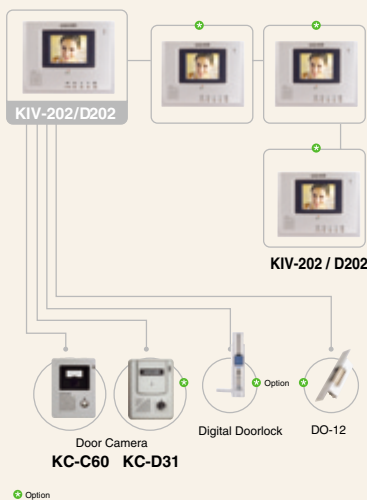

Multiple type Home Videophone

Diagram

[KIV-202 / D202]

- 4" TFT LCD Color Handsfree VDP
- For single house & multi apartment, condominium & villa system (upto 450 houses) are available
- Up to 5 indoor units (4 monitor & 1 audio handset, KIP-603) and 2 front door cameras connection
- Internal call & conversation function between extended indoor units in a house
- Audio + video conversation with visitor
- Door open (front door & common gate) function
- Call & conversation function with guard master
- Monitoring function from front door camera & common gate camera (KLP-C100, KLP-CP100)
- Upto 3pcs of common gate cameras connection in a building
- KIV-202 : AC Type, KIV-D202 : DC type

Specifications

Model no.	KIV-202	KIV-D202
Power	SMPS AC100V ~ AC240V	DC17V / AC24V (Dual voltage)
Power consumption	Max. 19W, Stand by 2W	
Assurance temperature	0°C ~ +50°C	
Communication systems	Two way hands free conversation	
TFT LCD	4" Color TFT LCD	
Wiring	4wires (front door camera), 6wires (common gate camera)	
Max. wiring distance	∅0.65 single cable : 50m, 5C-2V coaxial cable : 100m (front door camera)	
Mount type	Surface mount	
Dimension (mm)	237(W) x 199(H) x 39(D)	
Weight (approx. kg)	1.5kgs	
Camera connection	Front door camera	KC-C60, KC-D31 (metal pinhole)
	Common gate camera	KLP-C100, KLP-C104, KLP-C108, KLP-C112 KLP-PC100, KLP-PC104, KLP-PC108, KLP-PC112