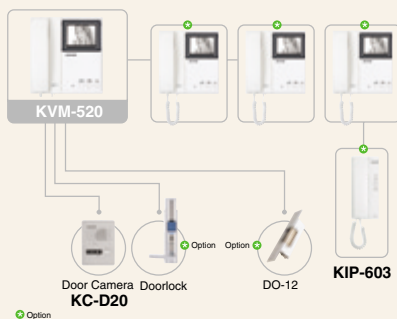

Multiple type Home Videophone

Diagram

[KVM-520]

- 4" CRT B/W VDP
- For single house & multi apartment, condominium & villa system (upto 450 houses) are available
- Up to 5 indoor units (4 monitor & 1 audio handset, KIP-603) and 1 front door camera connection
- Internal call & conversation function between extended indoor units in a house
- Audio + video conversation with visitor
- Audio open (front door & common gate) function
- Call & conversation function with guard master
- Upto 3pcs of common gate cameras connection in a building

Specifications

Model no.	KVM-520	
Power	Trans AC220V \pm 10% or AC 110V \pm 10%	
Power consumption	Max. 15W, Stand by 1W	
Assurance temperature	0°C ~ +50°C	
Communication systems	Duplex handset conversation	
CRT	4" flat tube	
Wiring	4wires (front door camera), 6wires (common gate camera)	
Max. wiring distance	\varnothing 0.65 single cable : 50m, 5C-2V coaxial cable : 100m (front door camera)	
Mount type	Surface mount	
Dimension (mm)	210(W) x 222(H) x 57(D)	
Weight (approx. kg)	1.7kgs	
Camera connection	Front door camera	KC-B61, KC-B63, KC-D20
	Common gate camera	KLP-100, KLP-104, KLP-108, KLP-112 KLP-P100, KLP-P104, KLP-P108, KLP-P112