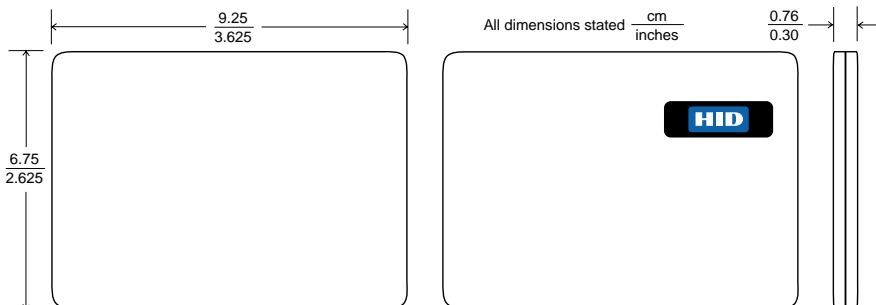

Features

Description

Long range active vehicle tag, customer specified ID numbers.

Options

External card numbering

Easily administered

A cross-reference list correlating the external card number and the programmed ID number provides easy system administration. (Cannot be used with ProxProgrammer®).

Security

Up to 37 bits (over 137 billion unique codes).

Long life

Dual battery design and low current draw allows two to five years with typical usage.

Durability

Rugged, UV-resistant, sonic-welded polycarbonate case is also weather resistant.

Warranty

Two year warranty. (See complete warranty policy for details).

Specifications

Typical maximum* read range using MaxiProx® reader

6 feet (1.9 m) to 8 feet (2.5 m)

*Depending on local installation conditions.

Mounting location

Interior windshield, driver's side, upper or lower corner

Note: Ideal mounting location is on interior windshield glass.

Mounting on metal will degrade performance.

Dimensions

3.61" x 2.66" x 0.30" max.
(91.6mm x 67.5mm x 7.6mm)

Operating temperature

-22° to 185° F (-30° to +85° C)

Environmental

5 – 95% RH, non-condensing
(Not for marine usage)

(Please see "How to Order" guide for a description of the options and associated part numbers). LIT1351DS 5/00; supercedes 1/00

HID CORPORATION

9292 Jeronimo Road
Irvine, CA 92618-1905 U.S.A.
(949) 598-1600 (800) 237-7769
FAX (949) 598-1690

www.HIDCorp.com